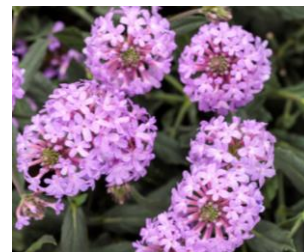

Verbena
Cake Pops® Purple