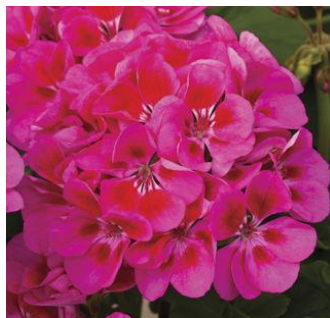

Tango Orange

Tango Rose Splash

Daisy

Annuals, Full Sun. Price: Quart Containers \$4.00 each.

Gerber Daisy
Orange

Gerber Daisy
Yellow

Gerber Daisy
Jaguar Pink

Gerber Daisy
Dark Yellow