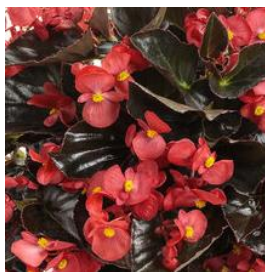

Verbena
Meteor Shower®

Verbena
Cake Pops® Purple

Torenia
Catalina® Midnight Blue

Torenia
Catalina® Gilded Grape

Begonia Surefire®
Cherry Cordial™

Begonia Surefire®
Rose

Geranium

Annuals, Full Sun. Price: Quart Containers \$4.00 each. Hanging Baskets \$18.00 each.