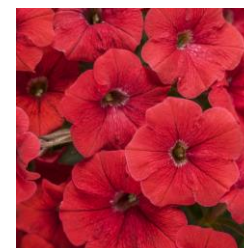

Petunia, Supertunia® Proven Winners

Annuals, Full Sun.

Price: 4.25" Pots $4.00 each. Hanging Baskets $18.00 each.

Really Red