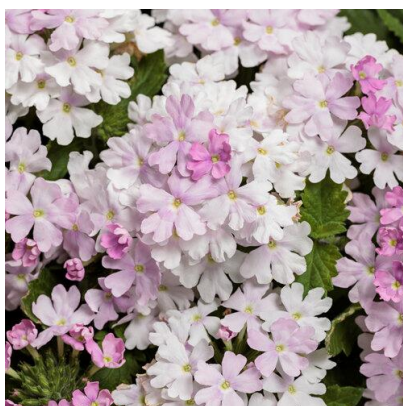

Imperial Blue

Plum Wine

Red

Cherry Burst

Pink Cashmere

Royale Plum Wine

Sparkling Rose

Whiteout

Sparkling Amethyst

Verbena Superbena®: Height 6-12"

Calibrachoa Superbells® Proven Winners

Annuals, Full Sun.

Price: 4.25" Pots \$4.00 each. Hanging Baskets \$18.00 each.

Blue Moon™

Double Redstone™

Double Blue™