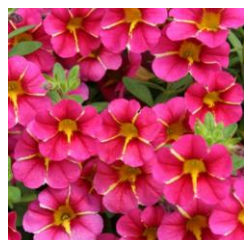

Cherry Star™