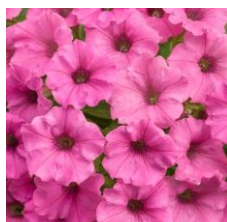

Mini Vista Sweet Sangria