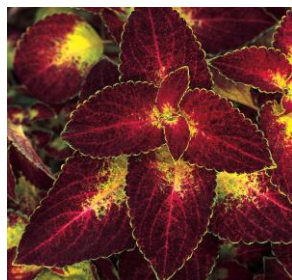

Coleus Color Blaze® Proven Winners

Annuals, Partial Sun. Price: 4.25" Pots \$4.00 each.

Dipt in Wine

Velveteen®

Golden Dreams™

Lime Time®

Freckles

Sedona Sunset®