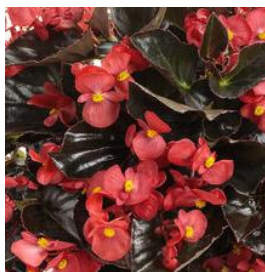

Begonia Surefire®
Cherry Cordial™