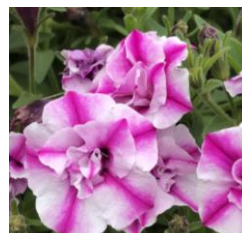

Petunia, Supertunia® Proven Winners

Annuals, Full Sun.

Price: 4.25" Pots $4.00 each. Hanging Baskets $18.00 each.

Sharon